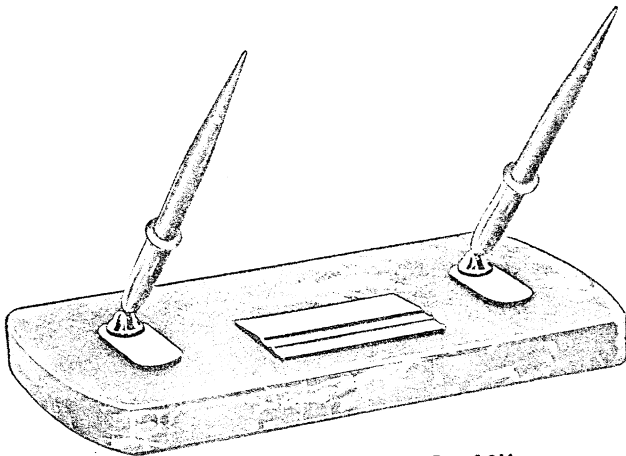

6201S

SPANISH ONYX

With (2) B121SKD White Dot Pens \$62.50

With B5SKD Pen, pencil or ballpoint (any two) 47.50

(Includes No. 585 Perpetual Calendar)

5 x 10"

5 x 10"

6502G